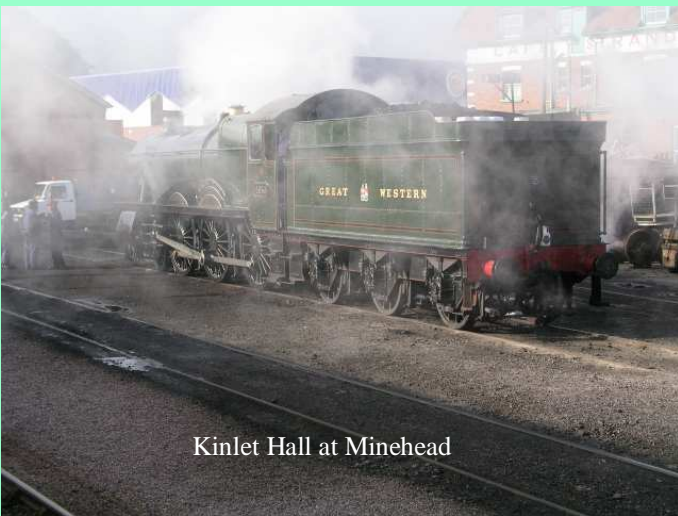

# Mark Horseman's Pictures

Earl Barthurst at Didcot

Foremark hall at Toddington

Kinlet Hall at Minehead

City of Truro at York

80002 at Keithley

Great Orme Tram Llandudno

2833 at Cheltenham Racecourse

David Lloyd-George at Porthmadoc